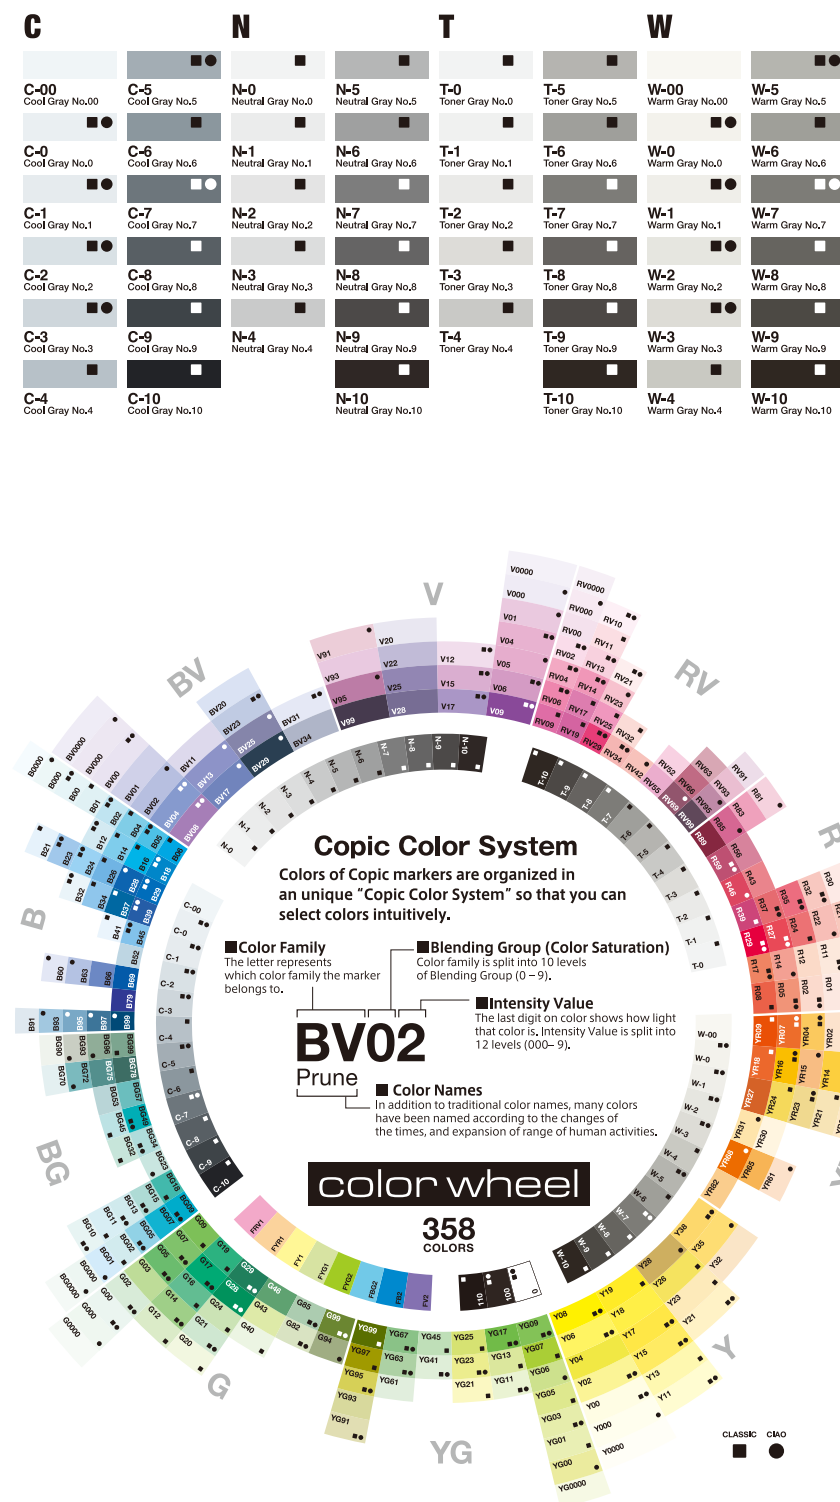

F	
FRV1 Fluorescent Pink	FV2 Fluorescent Dull Violet
FYR1 Fluorescent Orange	FYG2 Fluorescent Dull Yellow Green
FY1 Fluorescent Yellow Orange	FBG2 Fluorescent Dull Blue Green
FYG1 Fluorescent Yellow	FB2 Fluorescent Dull Blue

COPIC collection
 App for managing your Copic collection
 iOS Android
 Quick and easy access
 The smartest way to manage your collection

Classification of Color Family
 Chromatic colors are split into 10 basic levels (0-9).
 The color family E represents earthy/brownish colors.
 The Earth colors were separated as specific group to select the colors intuitively.
 Although gray is actually an achromatic color, Copic makes many different shades of gray, in four color families.

BV: Blue Violet
 V: Violet
 RV: Red Violet
 R: Red
 YR: Yellow Red
 Y: Yellow
 YG: Yellow Green
 G: Green
 BG: Blue Green
 B: Blue
 E: Earth
 C: Cool Gray
 N: Neutral Gray
 T: Toner Gray
 W: Warm Gray
 A: Achromatic
 F: Fluorescent